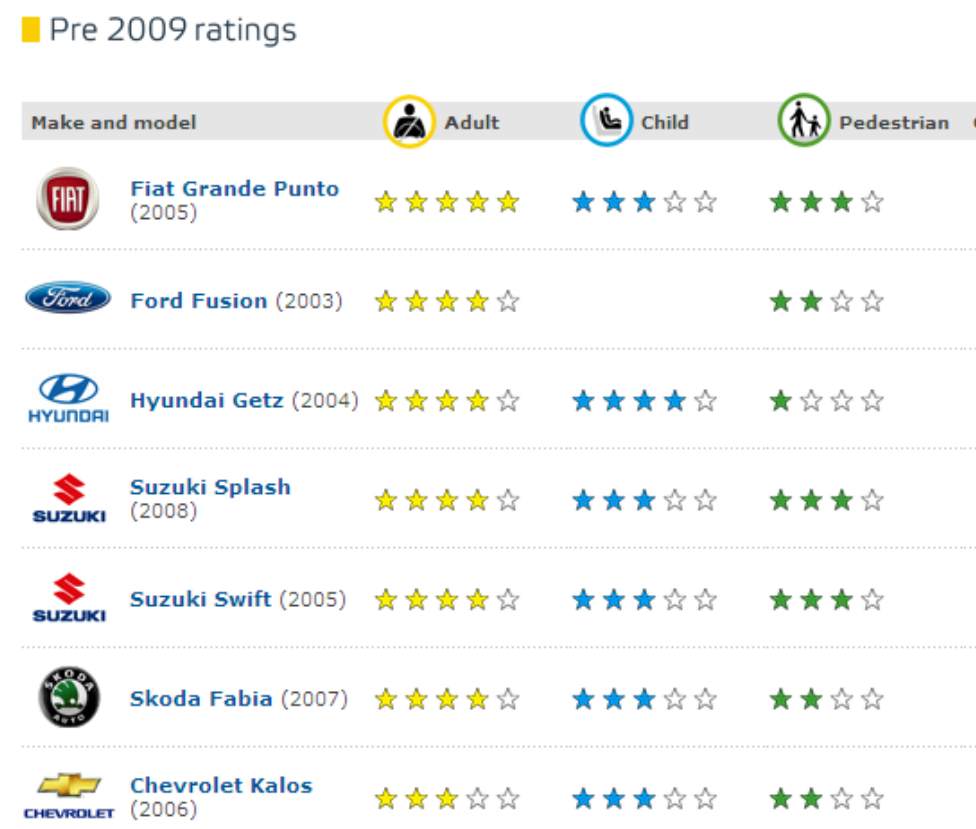

Skoda Fabia (P) 1.2 Ambiente	Hyundai I20 Asta (O)	Chevrolet Aveo U-VA 1.2 LT (Kalos in Europe)	Getz Prime 1.3 GLX	Suzuki Swift ZXI	Suzuki Ritz Zxi (Splash in Europe)	Honda Jazz Base	Grande Punto Emotion Pack Petrol 1.4	Indica Vista Aura Safire	Ford Fusion Plus 1.6 Petrol
Exterior										
Electrically Adjustable Outside Mirrors	y	y					y			y
Electric Foldable Outside Mirror		y								
Fog Lamps (Front)	y	y	y	y	y	y		y	y	y
Fog Lamps (Rear)		y			y	y		y	LED	
Immobiliser	y	y			y	y	y	y		
Rear Wash & Wipe		y	y	y	y	y	y	y		
Rear Defogger		y	y	y	y	y	y	y	y	
Projector Headlamps	y									
Sunroof	y				O					
Parking Sensors	y									
Unique Features	Projector Headlamps; Parking Sensors; Sunroof	Side Curtain Airbags; Electric Folding Outside mirrors; Rear A/C Ducts					Auto Volume based on Speed. Magic Seats+ storage under rear seat	Check service reminder; Speed limit setting; Blue and me Fire prevention system		Reas Seat bottom folds to liberate space
Colors	7	7	7	7	7	8	6	6	7	6
Black	Black Magic Pearl	Diamond Black	Intense Black	Black Diamond	M. Midnight Black	Midnight black	Crystal Black Pearl	Hip-Hop Black	Infinity Black	Panther Black
Grey	Stone Grey M	Dark Grey	Celestial Blue	Dark Grey	M. Azure Grey	Glistening Grey	Sherbet Blue	Medium grey	Cavern Grey	Brush Steel
Blue		Sparkle Blue			M. Ozone Blue		Deep Sapphire Blue	Electric Blue	Noble Blue	
Red	Cornia Red	Berry Red	Fiery Red	Berry Red	M. Sunlight Copper	Fire Brick Red	Habanero Red	Exotica Red	Gala Red	Paprika Red
White	Candy White	White	Savana Green	Crystal White	Pearl M. Arctic White	Superior White	Tafeta White	Bossa Nova White		Diamond White
Green			Cashmere			Racing Green				
Silver	Brilliant Silver M.	Sleek Silver	Platinum Metallic	Steek Silver	M. Silky Silver	Silky Silver	Alabaster Silver	Minimal Grey	Marine Silver Arctic Silver	Moondust Silver
Beige	Cappuchino Beige M.	Silky Beige	Ivory Gold	Silky Beige						
Other	Tangerine Orange					Bakers Chocolate		Solar Orange	Mystic Wine	
Price (Chennai)										
Ex Showroom Price	586,029	581,901	512,528	482,240	513,324	478,021	718,000	565,098	385,358	633,000
Approx Registration & Road/Life Taxes	51,882	46,552	41,002	38,579	41,066	38,242	57,440	45,208	30,829	57,033
Approx Insurance	21,524	21,380	19,328	13,652	15,026	17,744	26,144	21,000	12,000	26,555
Approx On Road (INR)	659,435	649,833	572,858	534,471	569,416	534,007	801,584	631,306	428,187	716,588

Crash Test Data From The Euro NCAAP Crash Test Rating Site <http://www.euroncap.com>

Best in class/unique
Second best

Kalos = Aveo U/VA

Splash = Ritz