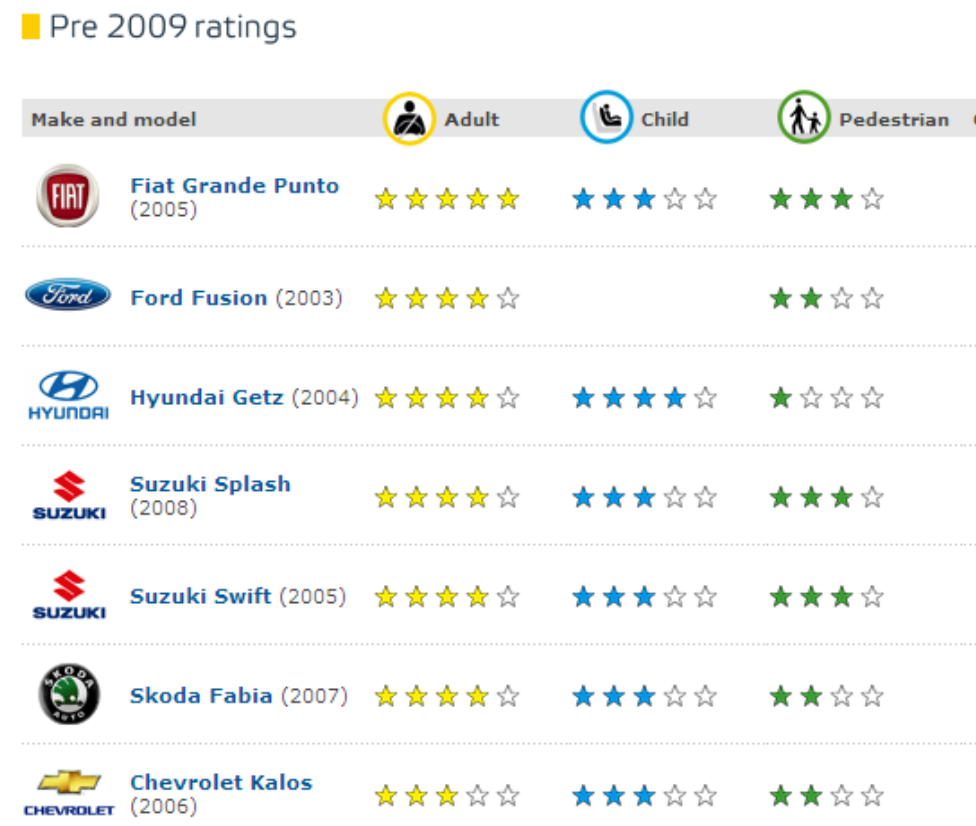

Best in class/unique
Second best

Crash Test Data From The Euro NCAAP Crash Test Rating Site
<http://www.euroncap.com>

Kalos = Aveo U/VA

Splash = Ritz